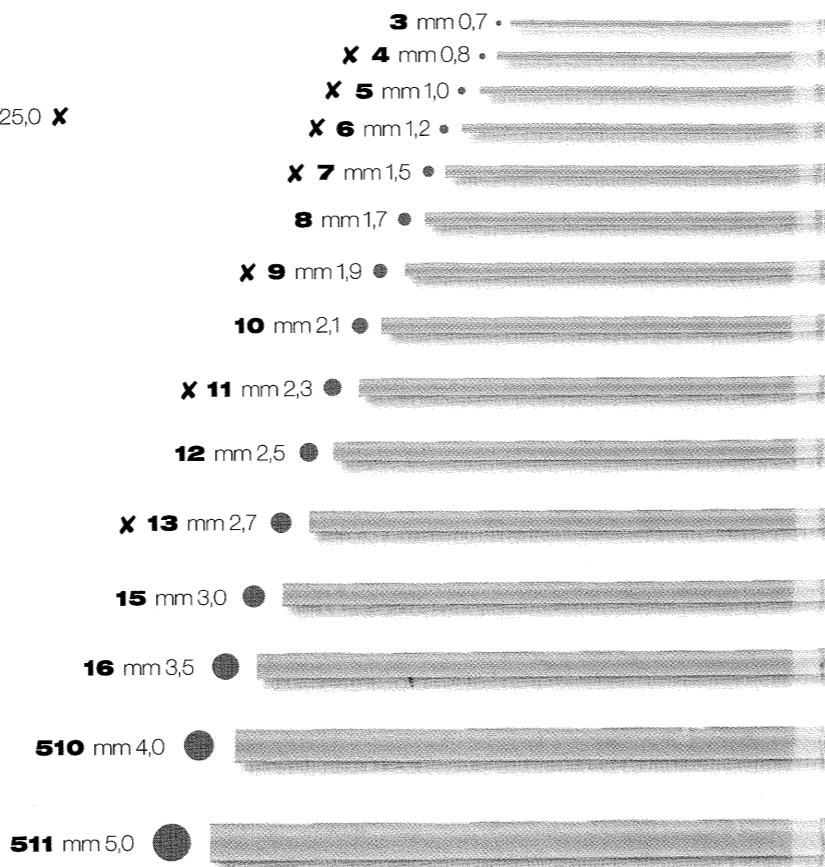

562 *

gramigna

-  **58** mm 2,5 **X**
-  **60** mm 3,5
-  **62** mm 4,5 **X**
-  **63** mm 5,0
-  **64** mm 6,0
-  **66** mm 8,0
-  **68** mm 10,0 **X**
-  **70** mm 13,0
-  **71** mm 15,0
-  **72** mm 17,0

-  **135** mm 2,3
-  **137** mm 2,9
-  **138** mm 3,2 **X**
-  **140** mm 3,8

-  **78** mm 4,5 **X**
-  **81** mm 6,0 **X**
-  **84** mm 8,0 **X**
-  **90** mm 10,0 **X**
-  **98** mm 13,0 **X**
-  **104** mm 15,0 **X**
-  **107** mm 17,0

-  **73** mm 19,0
-  **76** mm 25,0

-  **168** mm 5,0
-  **169** mm 6,0 **X**
-  **171** mm 8,0
-  **173** mm 10,0
-  **174** mm 12,0
-  **175** mm 16,0

-  **166** mm 12,0
-  **165** mm 10,0
-  **163** mm 8,0
-  **161** mm 6,0
-  **160** mm 5,0

-  **112** mm 19,0
-  **116** mm 23,0
-  **382**
-  **383** mm 10,0 **X**
-  **385**

Vernoni ADV. - Casale X

**speciale: unica
trafila regolabile**